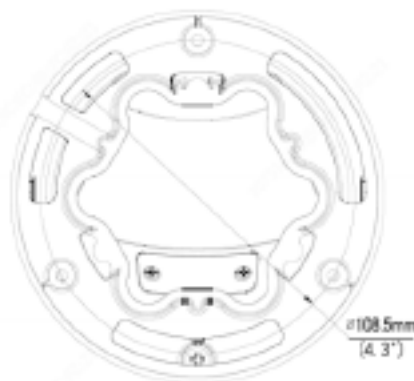

*Design and specifications are subjects to change without notice.

INLGTO4KIRWA

AI 8 MP Vandal Proof Motorized Turret Network Camera w/IR, SD Slot

Product Specifications

<p>Junction Mount</p> <p>XLGJB03-H</p> 
<p>Pole Mount</p> <p>XLGJB07/WM03-F</p> 
<p>Ceiling Mount</p> <p>XLGCM24 + XLGJB03-H</p> 

XLGJB07/WM03-F
Wall Mount

XLGJB03-H
Junction Box

XLGWM03-B
Wall Mount

XLGA01-IN
Waterproof Joint

XLGCM24
Ceiling Mount

VUSD256G
Micro SD Card

*Design and specifications are subjects to change without notice.