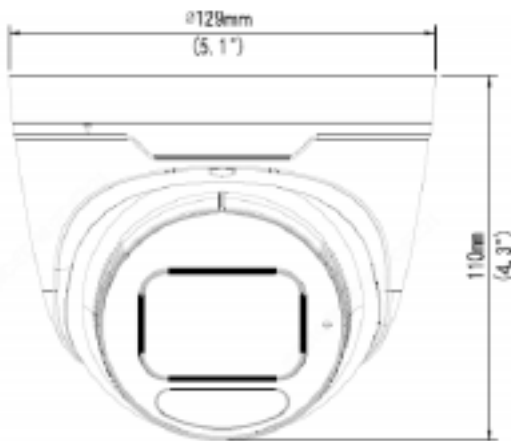

XLGJB07/WM03-F
Wall Mount

XLGJB03-H
Junction Box

XLGWM03-B
Wall Mount

XLGA01-IN
Waterproof Joint

XLGCM24
Ceiling Mount

VUSD256G
Micro SD Card

*Design and specifications are subjects to change without notice.